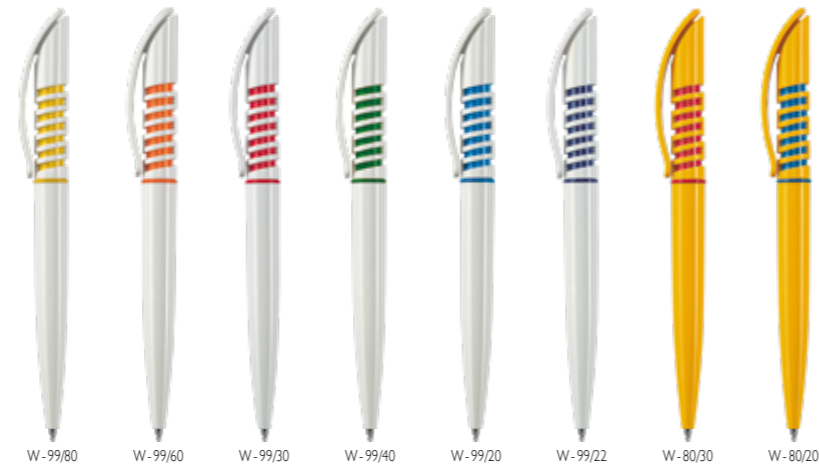

Classic

Branding / Personalizacja
Personalisation / Personalisierung

- A - Pad print
  Tampodruk
  Tampon d'impression
  Tampondruck
- B - Silk - screen print
  Sitodruk
  Sérigraphie
  Siebdruck

Retractable ballpen. Plastic solid, transparent or metallised material, smooth polished or matt frosted surface. Chrome or plastic inner part. Blue Jumbo refill.

Długopis automatyczny, wciskany. Tworzywo pełne, transparentne lub metalizowane, gładka polerowana lub matowa szroniona powierzchnia. Łącznik chromowany lub plastikowy. Wkład niebieski Jumbo.

Stylo bille à bouton poussoir. Matériau plein, transparent ou métallisé, surface polie ou mate et dépolie. Agent de liaison chrome ou en plastique. Recharge bille bleue Jumbo.

Druckkugelschreiber. Vollkunststoff, transparent oder metallisiert, glatte polierte Oberfläche oder matte Frostoberfläche. Plastik- oder Chrombindeglied. Blau schreibende Großraummine.

Satin

Satin surface / Powierzchnia satynowa
Surface satinée / Oberfläche Satin

Transparent

Transparent colour / Kolor transparentny
Couleur transparente / Transparente Farbe

Transparent - frosted

Transparent - frosted colour / Kolor transparentny frozen
Couleur transparente frozen / Transparente frozen Farbe

Classic - polished

Standard colour - polished / Kolor podstawowy - polerowany
Couleur de base - polie / Standardfarbe - poliert