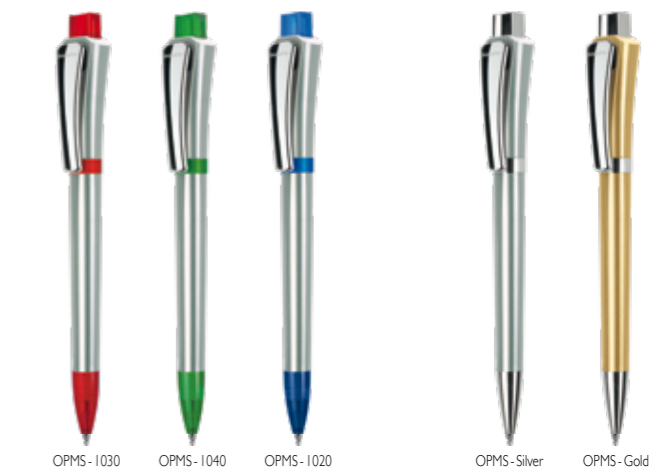

B - Silk - screen print
Sitodruk
Sérigraphie
Siebdruck

E - Engraver
Graver
Graveur
Graveur

Classic + Metal Clip

Transparent + Metal Clip

Satin + Metal Clip

Satin + Metal Clip

Retractable ballpen. Plastic solid, transparent or metallised material, smooth polished surface. Push button and ring in transparent or chrome finish options. Chrome finish metal clip. Tip in transparent or chrome finish metal options. Blue Jumbo refill.