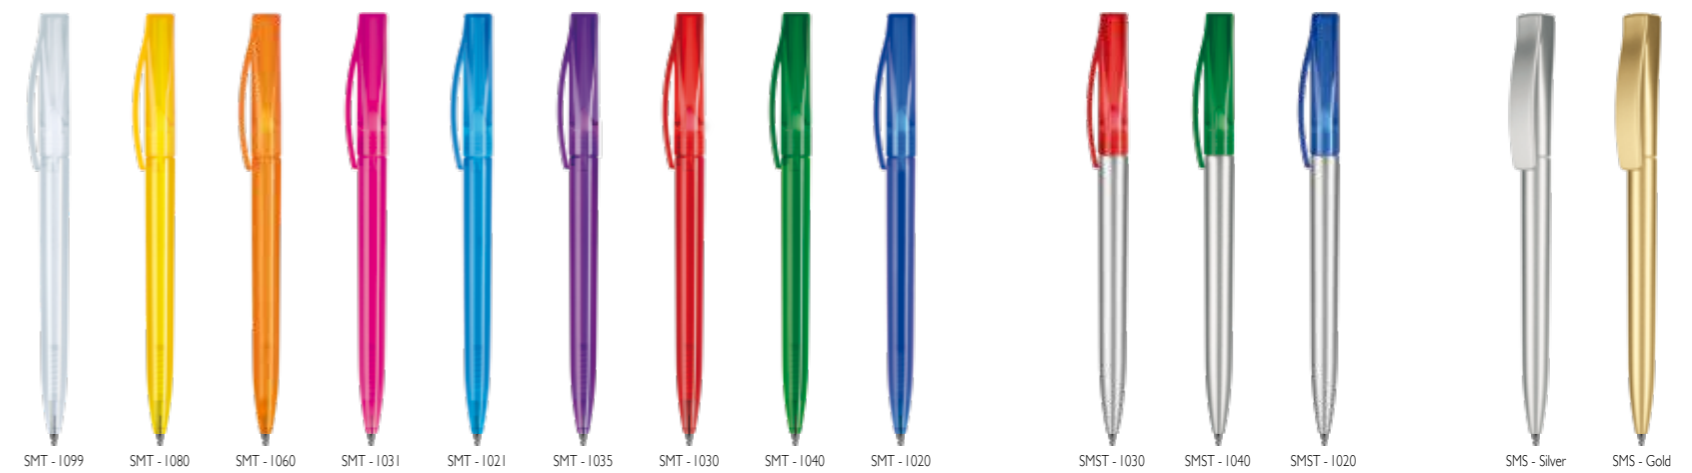

Classic

Classic

Transparent

Satin + Transparent

Satin

C O C O

C O C O

Twist action ballpen. Plastic solid, transparent or metallised material, smooth polished surface.
Blue Jumbo refill.