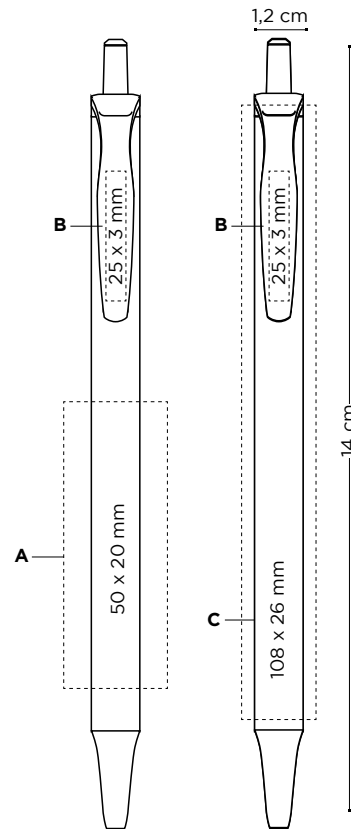

Decoration:

BIC® CLIC STIC STYLUS BGUARD™ ANTIBACTERIAL

1848

A SP: max. 2 col.

B SP: max. 1 col.

C DG: full-colour (Only available in white barrel)

	Price (PLN)			
BIC® CLIC STIC STYLUS BGUARD™ ANTIBACTERIAL	500-999	1000-2499	2500-4999	5000
1848				
SP	4,31	4,00	3,77	3,51
DG	5,42	5,02	4,71	4,44

Additional imprint charge per colour & position

SP	0,58	0,58	0,58	0,53

Prices include one imprint in one position according to specified technique.

Writing modes:

M

Printing techniques:

(SP)
SCREEN
PRINTING

(DG)
DIGITAL

Optional special packaging:

ECO Sleeve / Plastic Pouch

+ INFO pag. 236 & 237

External packaging:

500 ± 2,9 Kg

**MADE IN
SPAIN**

www.bicgraphic.eu