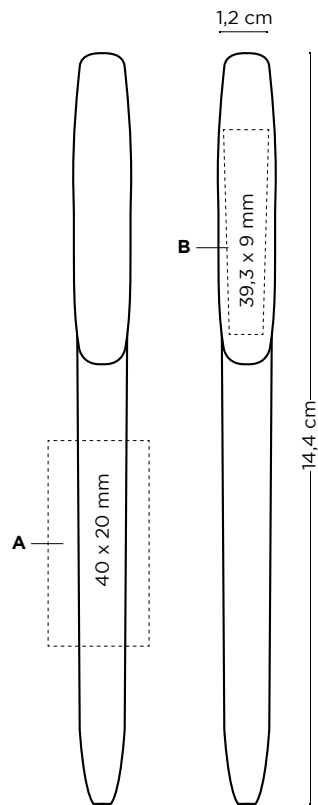

Decoration:

BIC® SUPER CLIP BGUARD™ ANTIBACTERIAL

1040

A/B SP: max. 1 col.

	Price (PLN)				
BIC® SUPER CLIP BGUARD™ ANTIBACTERIAL	250-499	500-999	1000-2499	2500-4999	5000
1040					
SP	4,88	4,66	4,48	4,35	4,22
Additional imprint charge per colour & position					
SP	0,71	0,58	0,58	0,58	0,53

Prices include one imprint in one position according to specified technique.

Writing modes:

M

Printing techniques:

(SP)
SCREEN
PRINTING

Optional special packaging:

ECO Sleeve / Plastic Pouch / Window Box

+ INFO pag. 236 & 237

External packaging:

250 ± 2,6 Kg

**MADE IN
SPAIN**

www.bicgraphic.eu