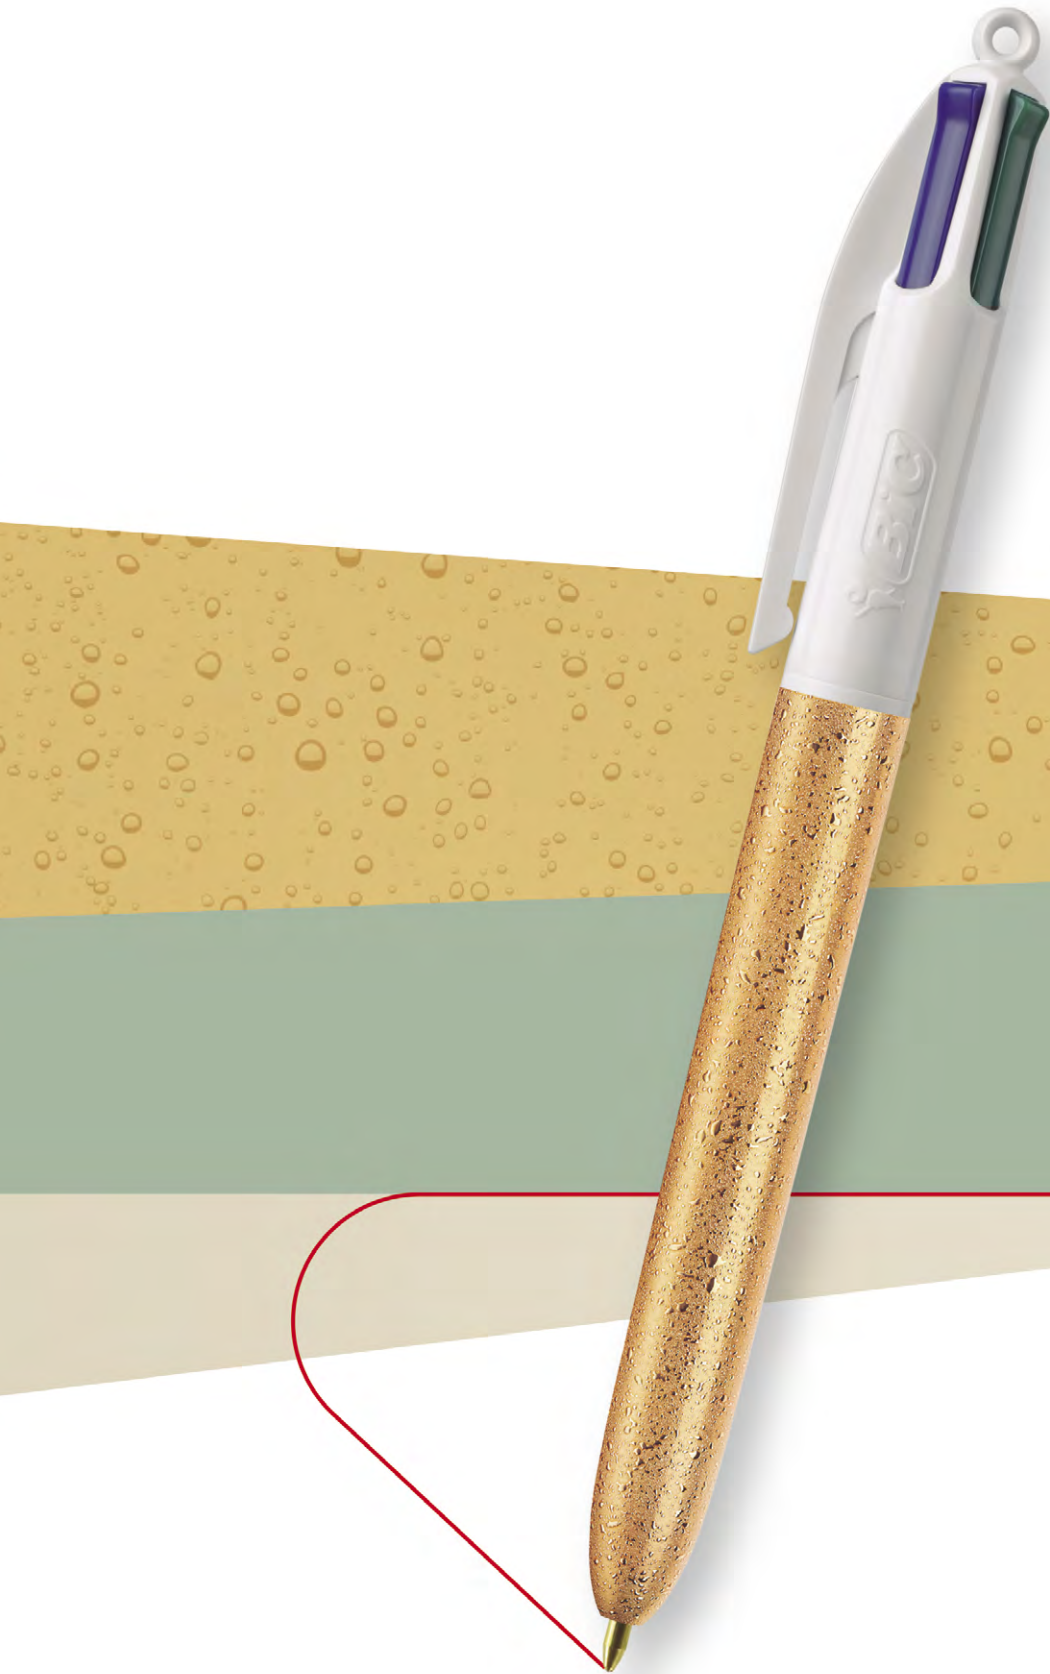

ECO Sleeve / Plastic Pouch / Window Box

+ INFO pag. 236 & 237

External packaging:

250 ± 2,3 Kg

4 COLOURS

The world-renowned BIC® 4 Colours ballpen gives you the convenience of four different ink colours in one ballpoint pen, making it a great choice to organize notes or record data in different colours. This versatile pen has a 1.0mm medium point, and it is filled with long-lasting ink. For added convenience, it has a lanyard hole, so you can take it with you anywhere. Discover all the versions: Classic, Fashion, Sun, Fine, Mini, Shine, Fluo, Stylus, 3+1 (with mechanical pencil) and the latest glamorous version Glacé.