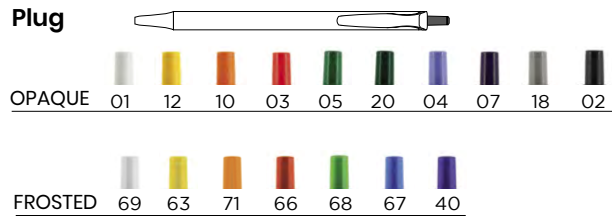

eColutions® Standard colours combination

Add the Möbius loop to your artwork at no additional charge. Please specify "Print the Möbius loop" on your order. (Möbius loop imprint defaults to left-hand hand corner.)