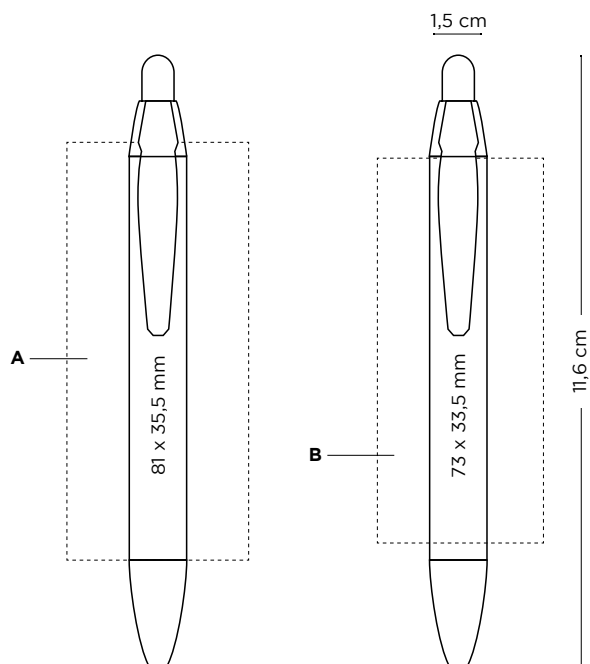

ECO Sleeve / Plastic Pouch / Window Box

External packaging:

250 ± 2,6 Kg

MADE IN SPAIN

BIC® WIDE BODY™ MINI DIGITAL
1893

BIC® WIDE BODY™ MINI CHROME DIGITAL
1896

A DG: full-colour (area for images)

B DG: full-colour (area for text)