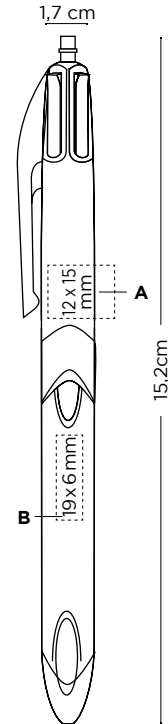

Colour ink

01/06

01/06

	Price (PLN)				
BIC® 4 COLOURS 3+1^{HB}	250-499	500-999	1000-2499	2500-4999	5000
1099					
LE	20,42	18,43	17,14	15,94	15,10

Additional imprint charge per imprint & position

LE	5,37	4,84	4,26	4,26	4,26

Price includes 1 laser engraving in 1 position.

Writing modes:

Ballpen & Mechanical pencil

M-MP
Ø0,7mm

Printing techniques:

(LE)
LASER

Optional special packaging:

Plastic Pouch
+ INFO pag. 237

External packaging:

250 ± 3,5 Kg

Check out the video

www.bicgraphic.eu