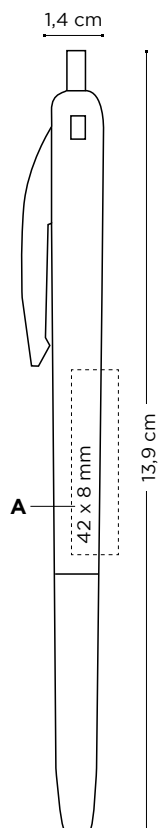

MOQ 500u.

Decoration:

BIC® M10® CLIC

1590

A SP: max. 2 col.

	Price (PLN)			
BIC® M10® CLIC	500-999	1000-2499	2500-4999	5000
1590				
SP	2,35	2,26	2,13	2,00
Additional imprint charge per colour & position				
SP	0,58	0,58	0,58	0,53

Prices include 1 colour screenprint in one position.

Writing modes:

Ballpen

M

Printing techniques:

(SP)
SCREEN
PRINTING

Optional special packaging:

Plastic Pouch / Window Box

+ INFO pag. 236 & 237

External packaging:

1000 ± 8 Kg

Check out the video

MADE IN
FRANCE

White Colour
MADE IN SAF

www.bicgraphic.eu