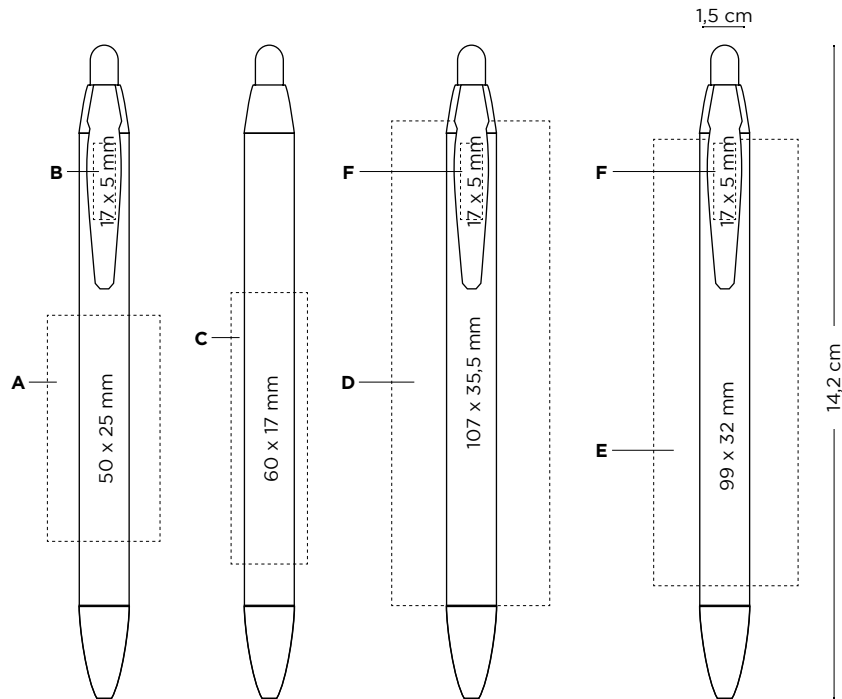

Decoration:

BIC® WIDE BODY™ BGUARD™ ANTIBACTERIAL
1081

- **A/C SP:** max. 1 col.
- **B/F SP:** max. 1 col.
- **D DG:** full-colour (area for images)
- **E DG:** full-colour (area for text)

Price (PLN)

BIC® WIDE BODY™ BGUARD™ ANTIBACTERIAL	250-499	500-999	1000-2499	2500-4999	5000
1081					
SP	5,02	4,62	4,35	4,04	3,73
DG	-	6,44	5,95	5,55	5,24

Additional imprint charge per colour & position

SP	0,71	0,58	0,58	0,58	0,53

Prices include one imprint in one position according to specified technique.

Writing modes:

M

Printing techniques:

(SP)
SCREEN
PRINTING

(DG)
DIGITAL

Optional special packaging:

ECO Sleeve / Plastic Pouch / Window Box

+ INFO pag. 236 & 237

External packaging:

250 ± 2,6 Kg

MADE IN
SPAIN

www.bicgraphic.eu

89