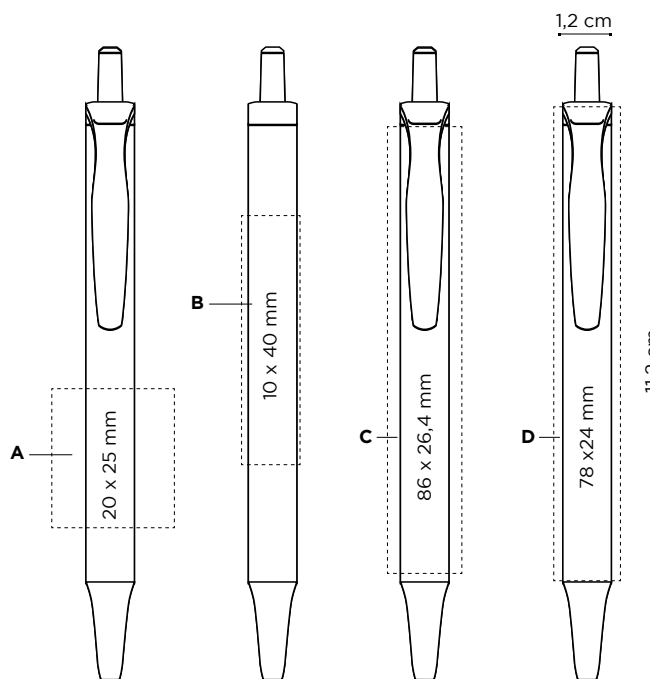

BIC® CLIC STIC MINI

1892

A SP: max. 1 col.

B SP: max. 1 col.

C DG: full-colour (area for text)
(only available in white barrel)

D DG: full-colour (area for images)
(only available in white barrel)