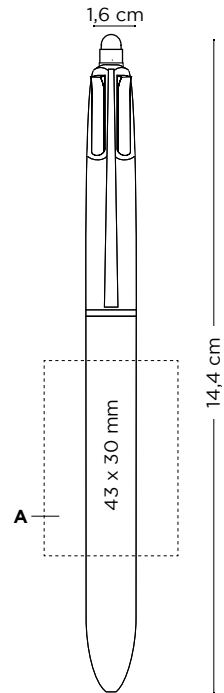

soft pad for touchscreen!

MOQ 250u.

Decoration:

BIC® 4 COLOURS STYLUS

1112

A SP: max. 1 col.

02/02

Colour ink