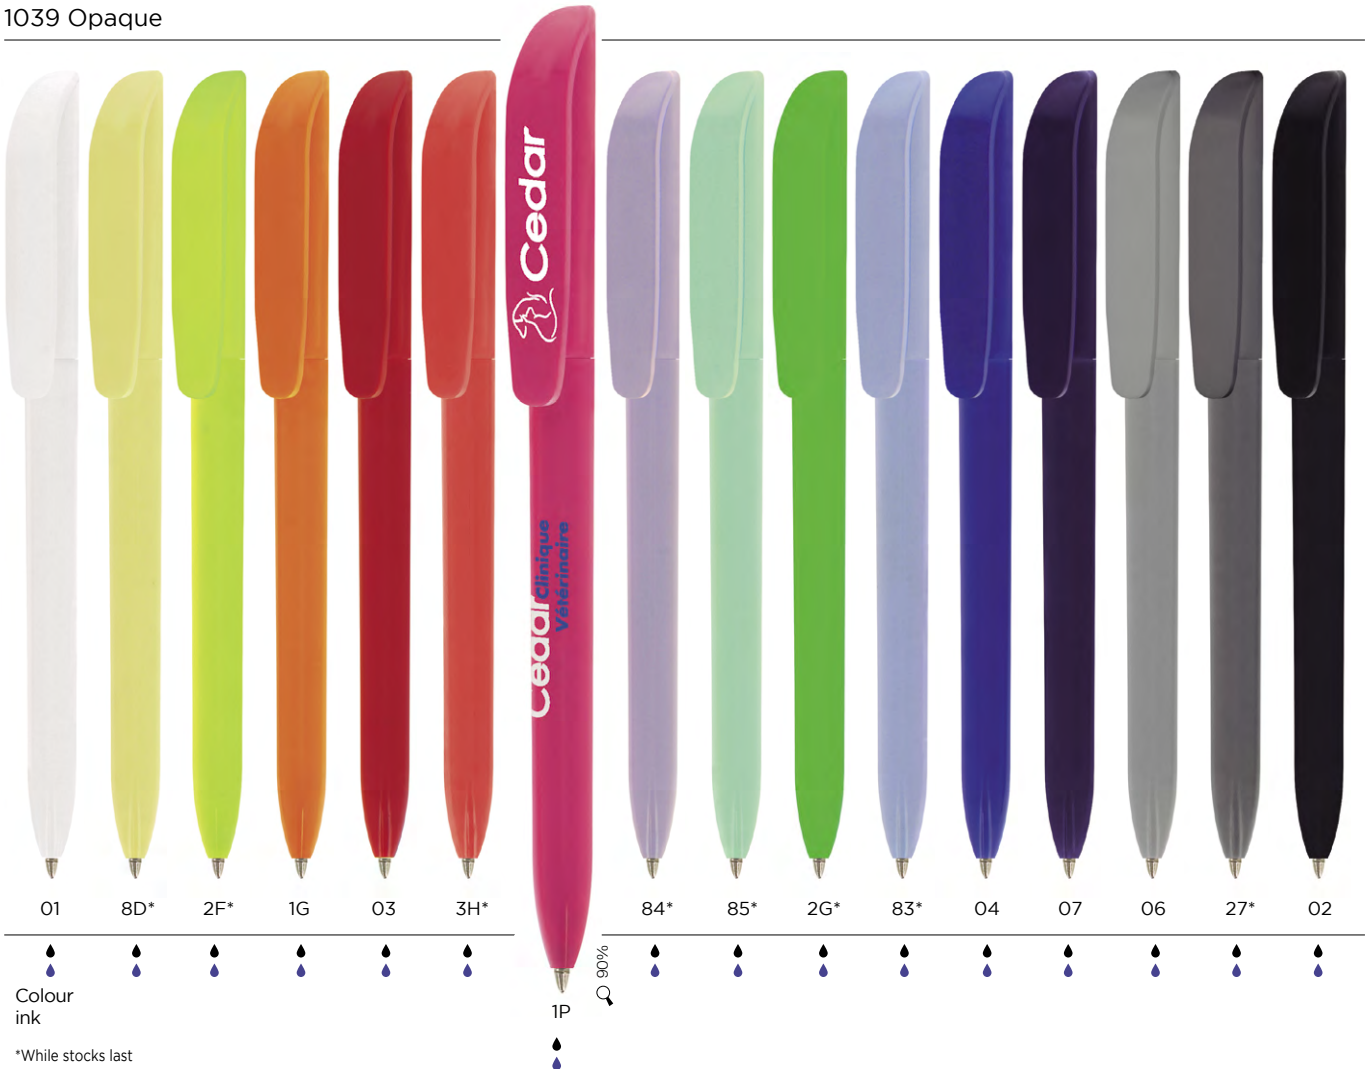

MIX & MATCH

1039 Opaque

BIC® Writing Instruments • BALLPENS

**48h not available in Digital finishes