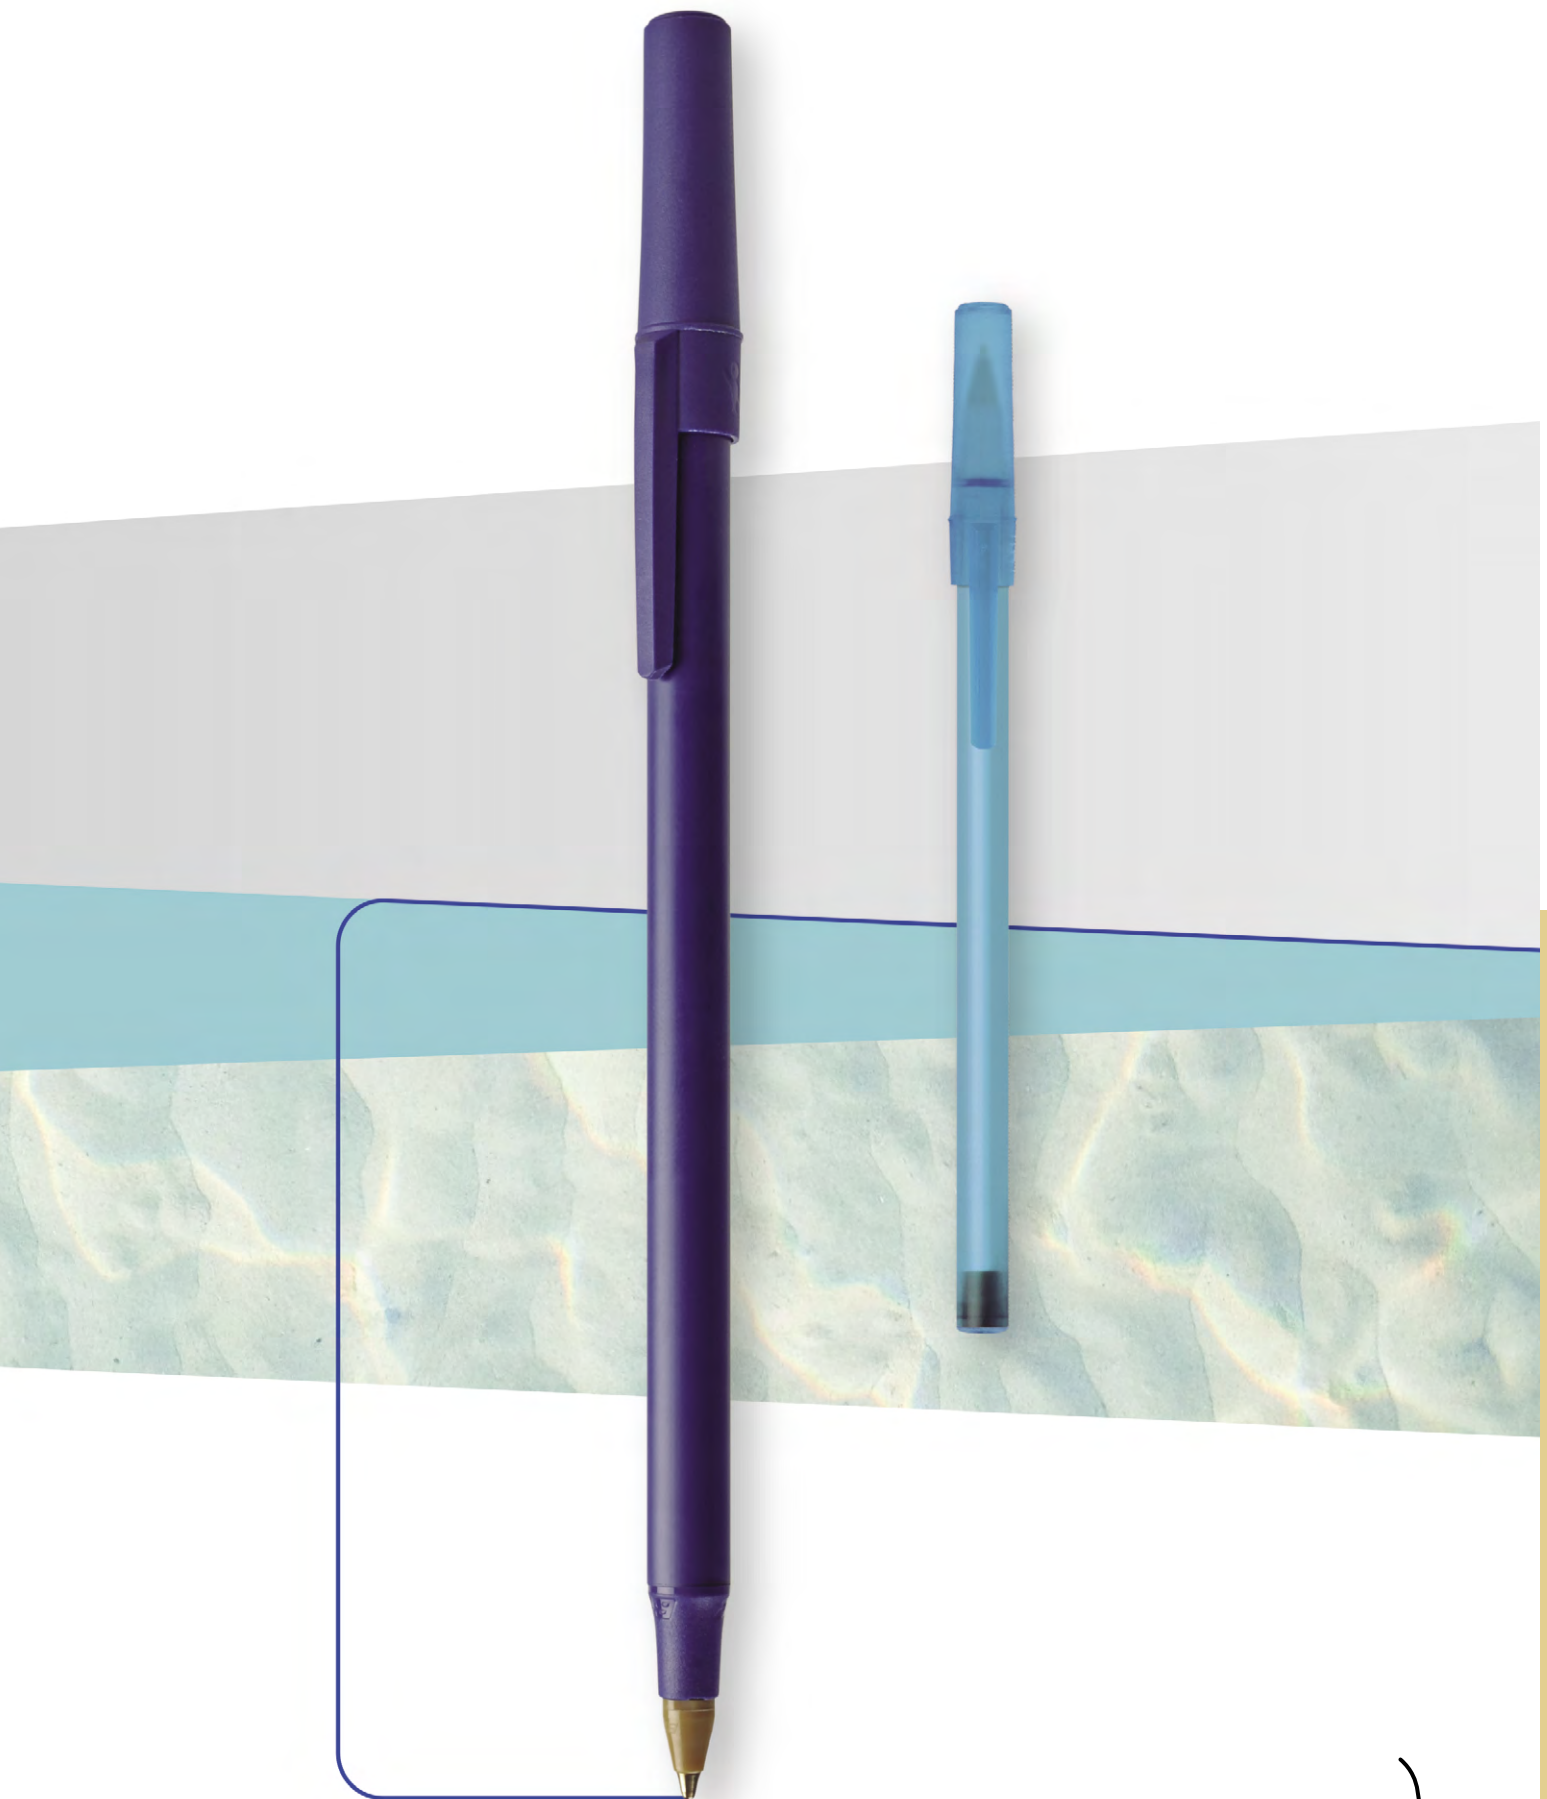

MIX & MATCH

1010 Opaque

1010 Frosted

Iconic BIC® Boy is embossed

01	12	03	05	07	18	02	69	63	71	66	68	67	40

Colour ink
Red Ink available under request

100%

100%