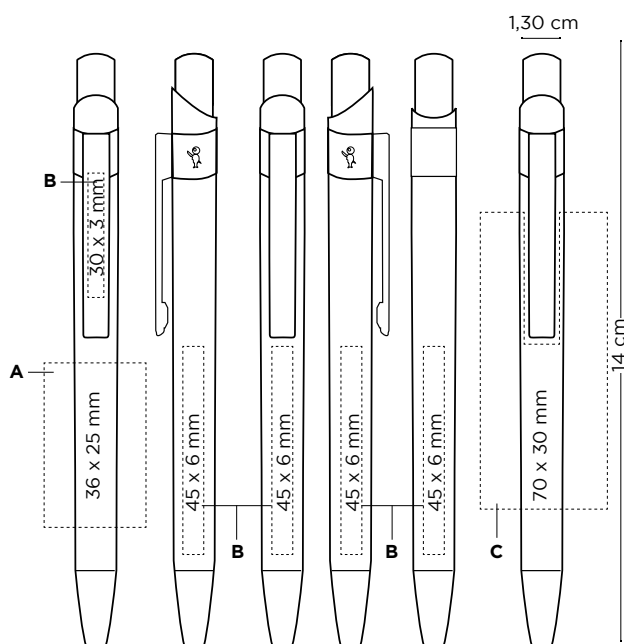

MOQ 50u.

Decoration:

BIC® METAL PRO

1290

A SP: max. 2 col.

(Not available in soft finish)

B LE/SP: max. 1 col.

C LE 360°

	Price (PLN)						
BIC® METAL PRO	50-99	100-249	250-499	500-999	1000-2499	2500-4999	5000
1290							
SP	19,31	18,65	17,94	17,23	16,34	15,72	15,14
LE	24,42	22,87	21,84	20,82	19,67	19,05	18,47
LE 360° (MOQ 100u.)	-	27,66	26,20	24,73	23,09	22,47	21,89

Additional imprint charge per colour & position

SP	1,91	1,78	1,55	1,33	0,93	0,93	0,93
LE	7,02	5,99	5,46	4,93	4,26	①	①

Prices include one imprint in one position according to specified technique.

① Price under request.

Writing modes:

Ballpen

M

Printing techniques:

(SP)
SCREEN
PRINTING

(LE)
LASER

Optional special packaging:

Plastic Pouch / Window Box

+ INFO pag. 236 & 237

External packaging:

150 ± 2,5 Kg

**MADE IN
GERMANY**

www.bicgraphic.eu

115