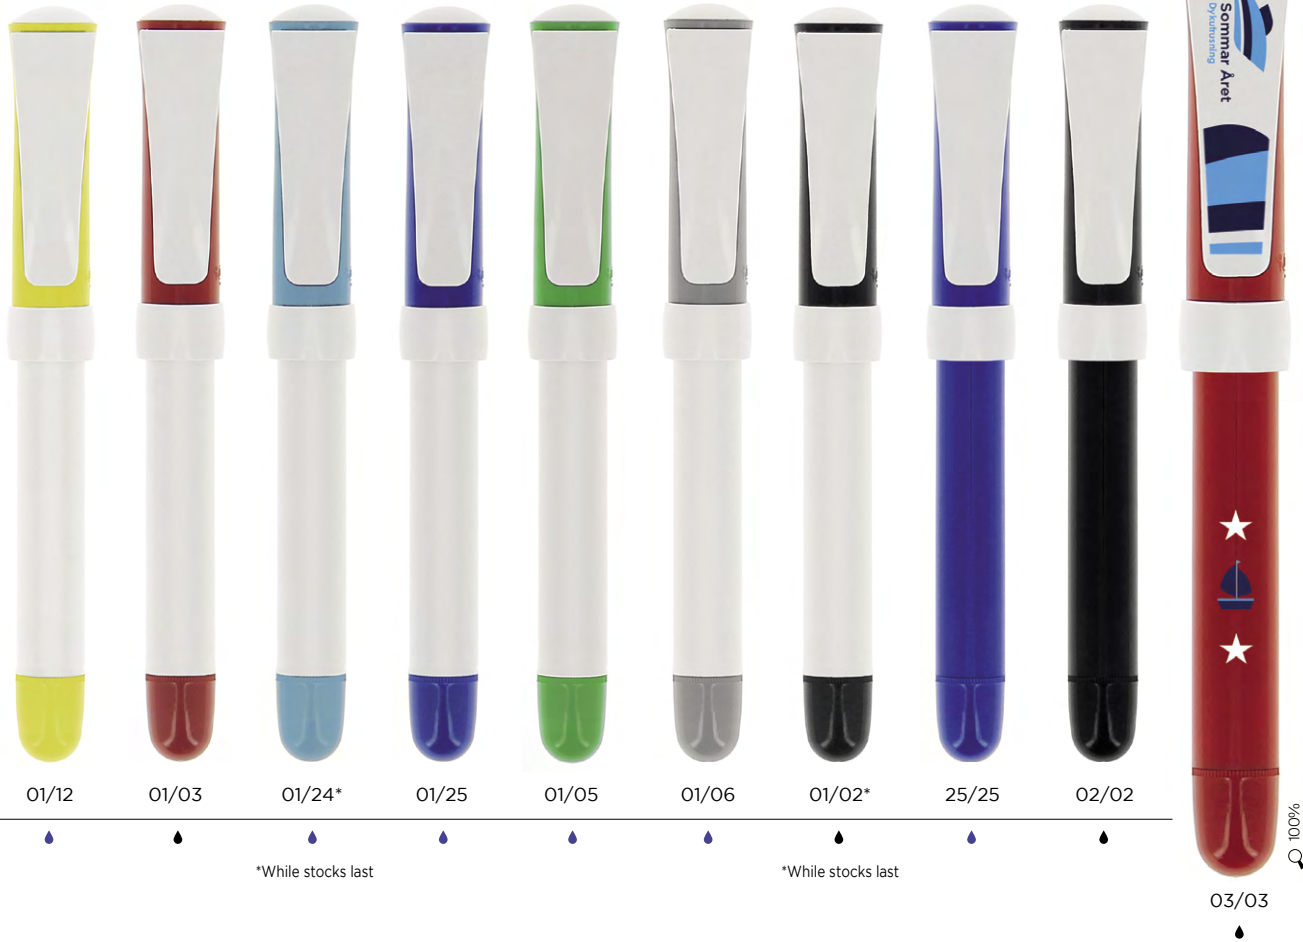

Prices include 1 colour screenprint in one position.

Writing modes:

Printing techniques:

Optional special packaging:

External packaging:

1851 Opaque

Colour ink

*While stocks last