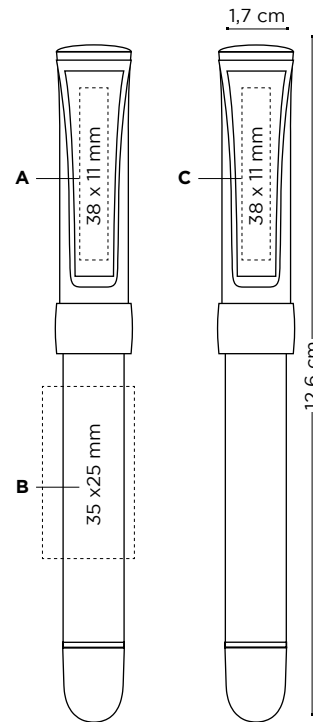

MOQ 250u.

Decoration:

BIC® XS FINESTYLE

1851

A PD: max. 2 col.

B SP: max. 2 col.

C DG: full-colour

1851
Opaque /Clear

	Price (PLN)				
BIC® XS FINESTYLE	250-499	500-999	1000-2499	2500-4999	5000
1851					
SP/PD	7,73	7,06	6,62	6,17	5,73
DG	8,79	8,04	7,50	7,02	6,53

Additional imprint charge per colour & position

SP/PD	0,71	0,58	0,58	0,58	0,53
DG Texture	0,75	0,67	0,62	0,62	0,58

Prices include one imprint in one position according to specified technique.

Exact colour match:

≥ 10.000 units

Writing modes:

Finestyle

FS
Ø0,7mm

Printing techniques:

(SP)
SCREEN
PRINTING

(PD)
PAD PRINTING

(DG) britePix™

Optional special packaging:

ECO Sleeve / Plastic Pouch

+ INFO pag. 236 & 237

External packaging:

250 ± 2,8 Kg

**MADE IN
SPAIN**

www.bicgraphic.eu