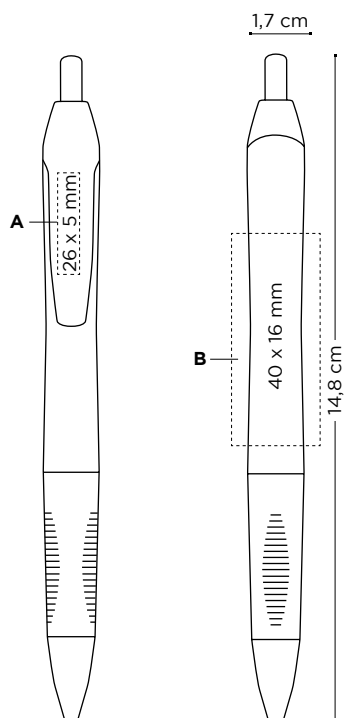

MOQ 250u.

Decoration:

BIC® INTENSITY® GEL CLIC

1196

A SP: max. 2 col.

B SP: max. 4 col.

	Price (PLN)				
BIC® INTENSITY® GEL CLIC	250-499	500-999	1000-2499	2500-4999	5000
1196					
SP	12,21	11,06	10,26	9,55	9,01
Additional imprint charge per colour & position					
SP	0,71	0,58	0,58	0,58	0,53

Prices include 1 colour screenprint in one position.

Writing modes:

Printing techniques:

Optional special packaging:

External packaging: