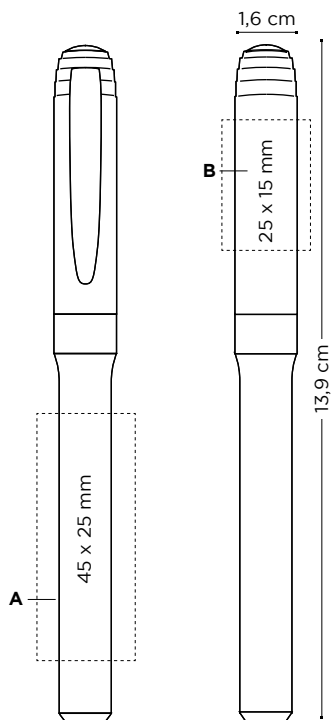

MOQ 250u.

Decoration:

BIC® GRIP ROLLER

1187

A/B SP: max. 3 col.