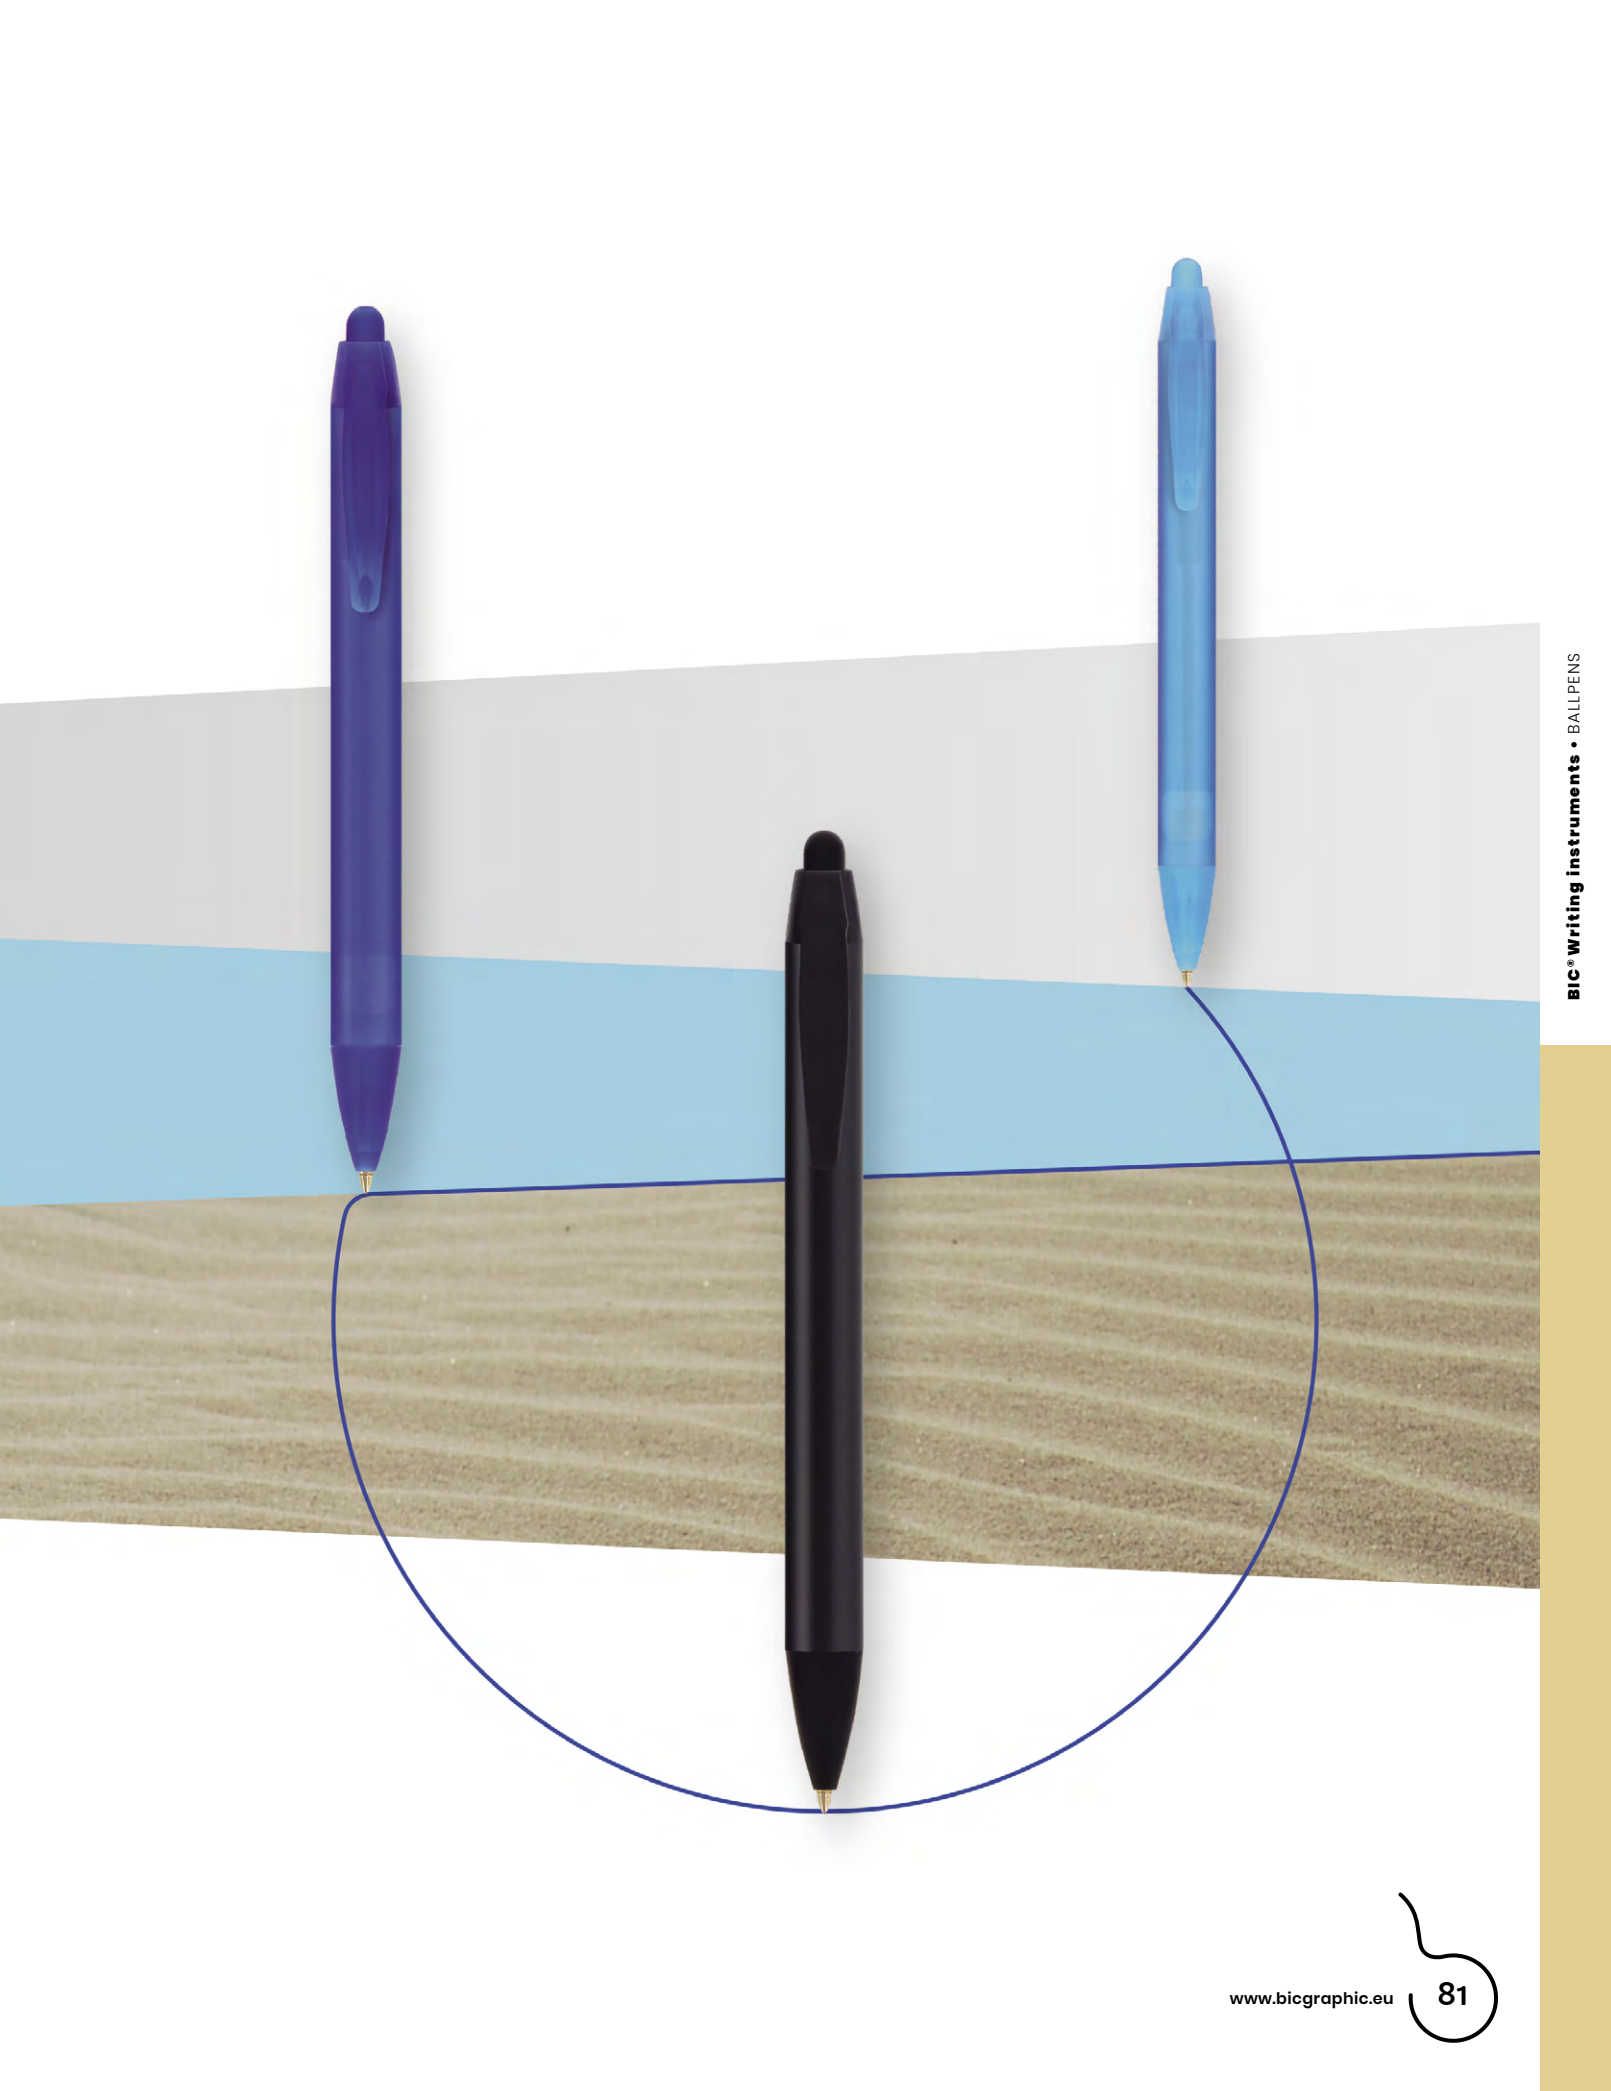

SP	0,71	0,58	0,58	0,58	0,53
BP	1,02	0,93	0,89	0,84	0,80
*BP Texture	0,75	0,67	0,62	0,62	0,58

Prices include one imprint in one position according to specified technique.

WIDE BODY

The right size for showing the true value of your brand! Wide profile and wide variety of possibilities to maximise your message.