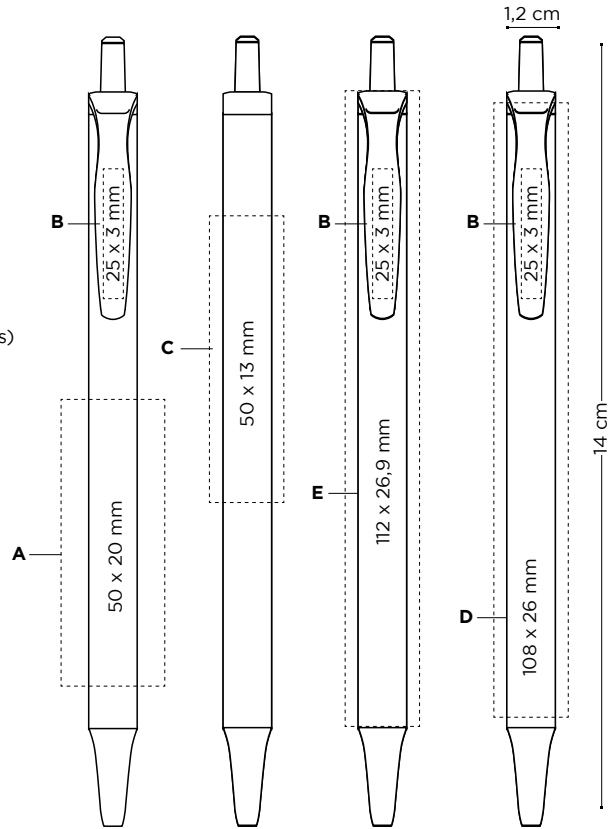

BIC® CLIC STIC STYLUS

1847

ecoSolutions® 1846

A SP: max. 3 col.

B SP: max. 1 col.

C SP: max. 2 col.

D DG: full-colour (area for text)
(only available in white barrel)

E DG: full-colour (area for images)
(only available in white barrel)