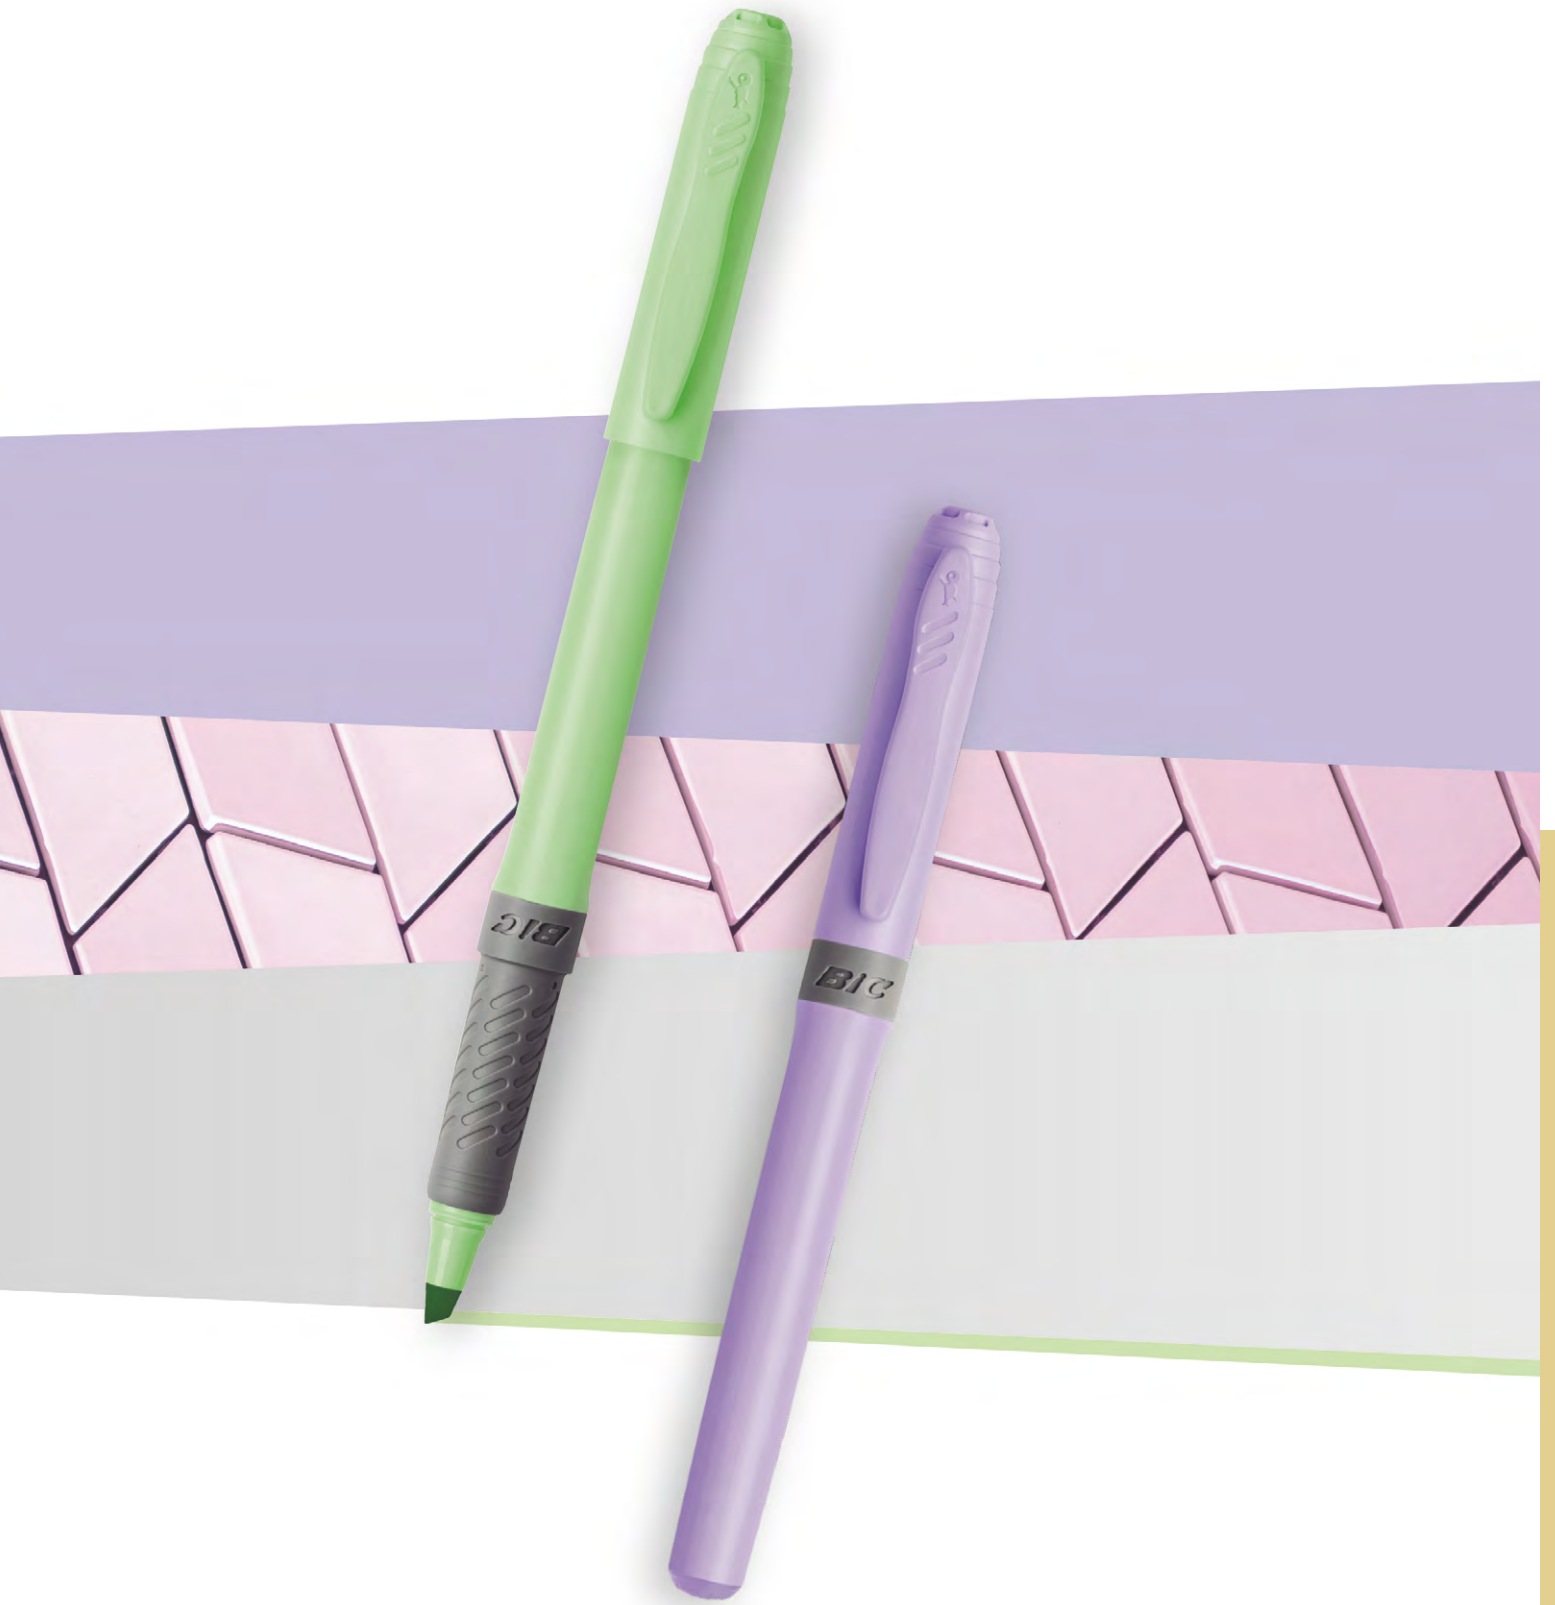

Prices include 1 colour screenprint in one position.

Writing modes:

Printing techniques:

Optional special packaging:

External packaging:

BRITE LINER

Highlight your message with precision and control thanks to the textured rubberised grip.