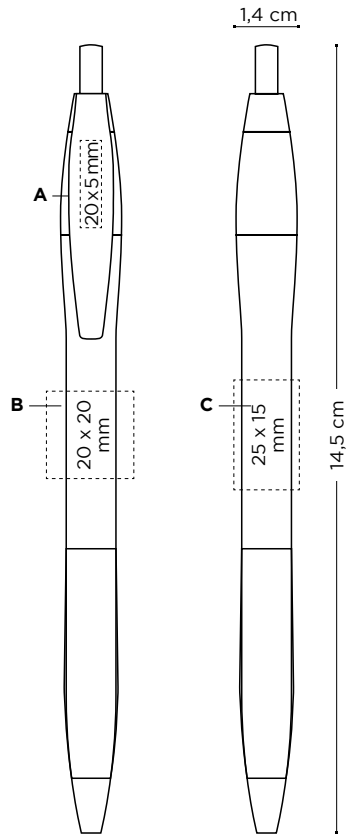

MOQ 250u.

Standard colours combination

Decoration:

BIC® ATLANTIS®

1053

A PD: max. 1 col.

B/C SP: max. 2 col.

	Price (PLN)				
BIC® ATLANTIS®	250-499	500-999	1000-2499	2500-4999	5000
1053					
SP/PD	6,26	5,68	5,24	4,88	4,62

Additional imprint charge per colour & position

SP/PD	0,71	0,58	0,58	0,58	0,53

Prices include one imprint in one position according to specified technique.

Writing modes:

Printing techniques:

Optional special packaging:

ECO Sleeve / Plastic Pouch / Window Box

+ INFO pag. 236 & 237

External packaging:

250 ± 2,3 Kg