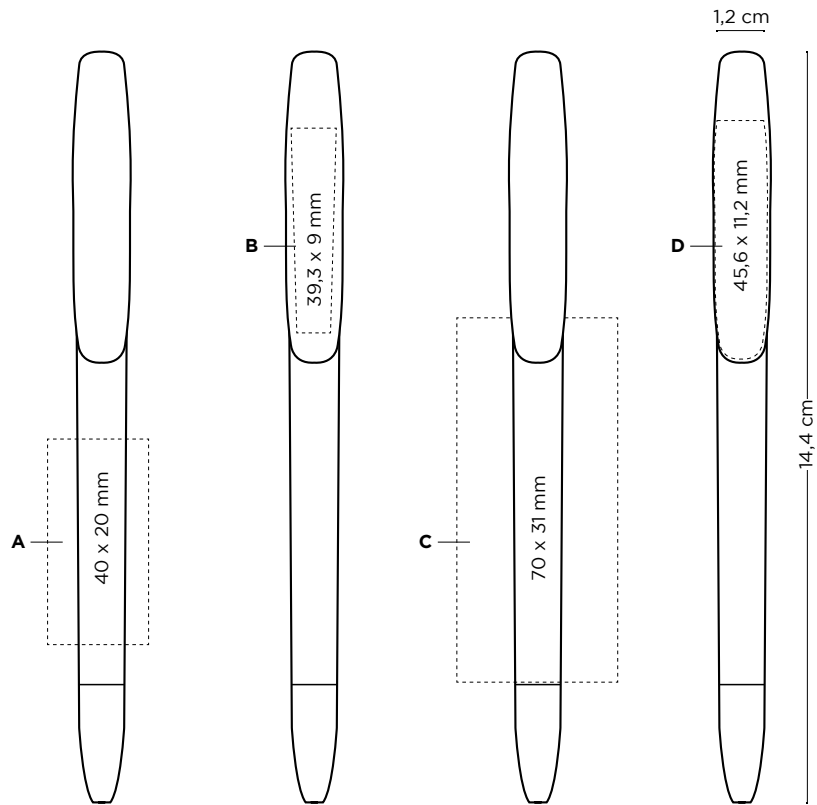

Decoration:

BIC® SUPER CLIP ADVANCE

1073

A SP: max. 2 col.

B SP: max. 1 col.

C DG: full-colour

D BP: full-colour

BP Texture: full-colour

BIC® SUPER CLIP ADVANCE	Price (PLN)				
	250-499	500-999	1000-2499	2500-4999	5000
1073					
SP	6,53	6,22	5,95	5,77	5,55
DG	7,95	7,50	7,19	6,97	6,75
BP	7,50	7,10	6,79	6,57	6,35

Additional imprint charge per colour & position

SP	0,71	0,58	0,58	0,58	0,53
BP	1,02	0,93	0,89	0,84	0,80
*BP Texture	0,75	0,67	0,62	0,62	0,58

Prices include one imprint in one position according to specified technique.