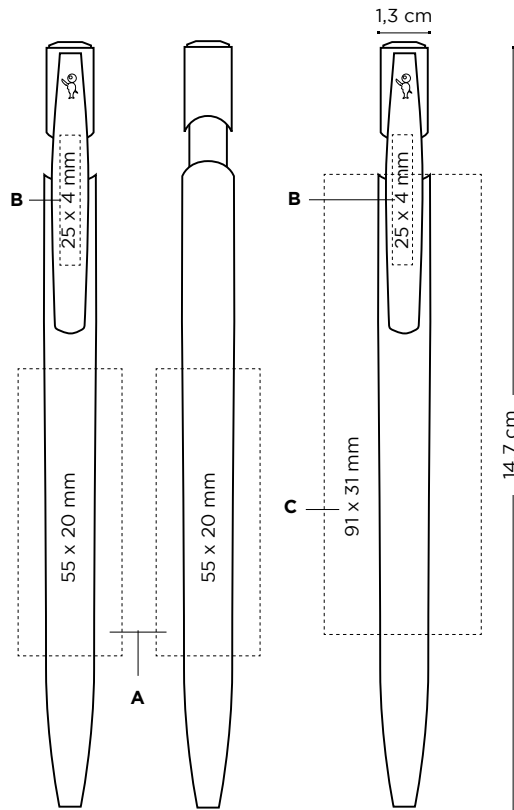

Decoration:

BIC® MEDIA CLIC BGUARD™ ANTIBACTERIAL

1026

A SP: max. 3 col.

B SP: max. 1 col.

C DG: full-colour

Price (PLN)

BIC® MEDIA CLIC BGUARD™ ANTIBACTERIAL	500-999	1000-2499	2500-4999	5000
1026				
SP	2,80	2,62	2,44	2,22
DG	3,82	3,60	3,33	3,11

Additional imprint charge per colour & position

SP	0,58	0,58	0,58	0,53

Prices include one imprint in one position according to specified technique.

Writing modes:

Ballpen

M

Printing techniques:

(SP)
SCREEN
PRINTING

(DG)
DIGITAL

Optional special packaging:

ECO Sleeve / Plastic Pouch / Window Box

+ INFO pag. 236 & 237

External packaging:

500 ± 4,1 Kg

**MADE IN
SPAIN**

www.bicgraphic.eu