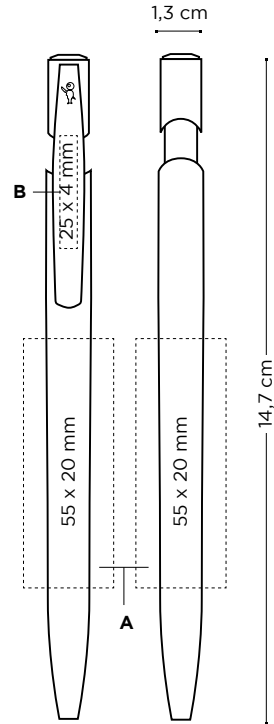

MEDIA CLIC SHINE

1975 Opaque Ballpen

01/75

100%

Colour ink
Red Ink available under request

01/26

MIX & MATCH

BIC® MEDIA CLIC SHINE

1975
A SP: max. 2 col.
B SP: max. 2 col.

Price (PLN)

BIC® MEDIA CLIC SHINE	500-999	1000-2499	2500-4999	5000
1975				
SP	5,42	5,06	4,71	4,35
SP (premium)	6,04	5,64	5,24	4,84

Additional imprint charge per colour & position

SP	0,58	0,58	0,58	0,53

Prices include 1 colour screenprint in one position.

MOQ 500u.

Standard colours combination

Plug

OPAQUE 01 12 10 03 5C 2D 13 84 5G 05 3D 04 07 18 02 FROSTED 69 PREMIUM 35*

Clip

OPAQUE 01 12 10 03 5C 2D 13 84* 5G 05 3D 04 07 18 02 FROSTED 69

Barrel

SHINE 01/26 01/75

Writing modes:

M

*while stocks last

Printing techniques:

(SP) SCREEN PRINTING

Optional special packaging:

ECO Sleeve / Plastic Pouch / Window Box

External packaging:

500 ± 4,1 Kg

MADE IN SPAIN