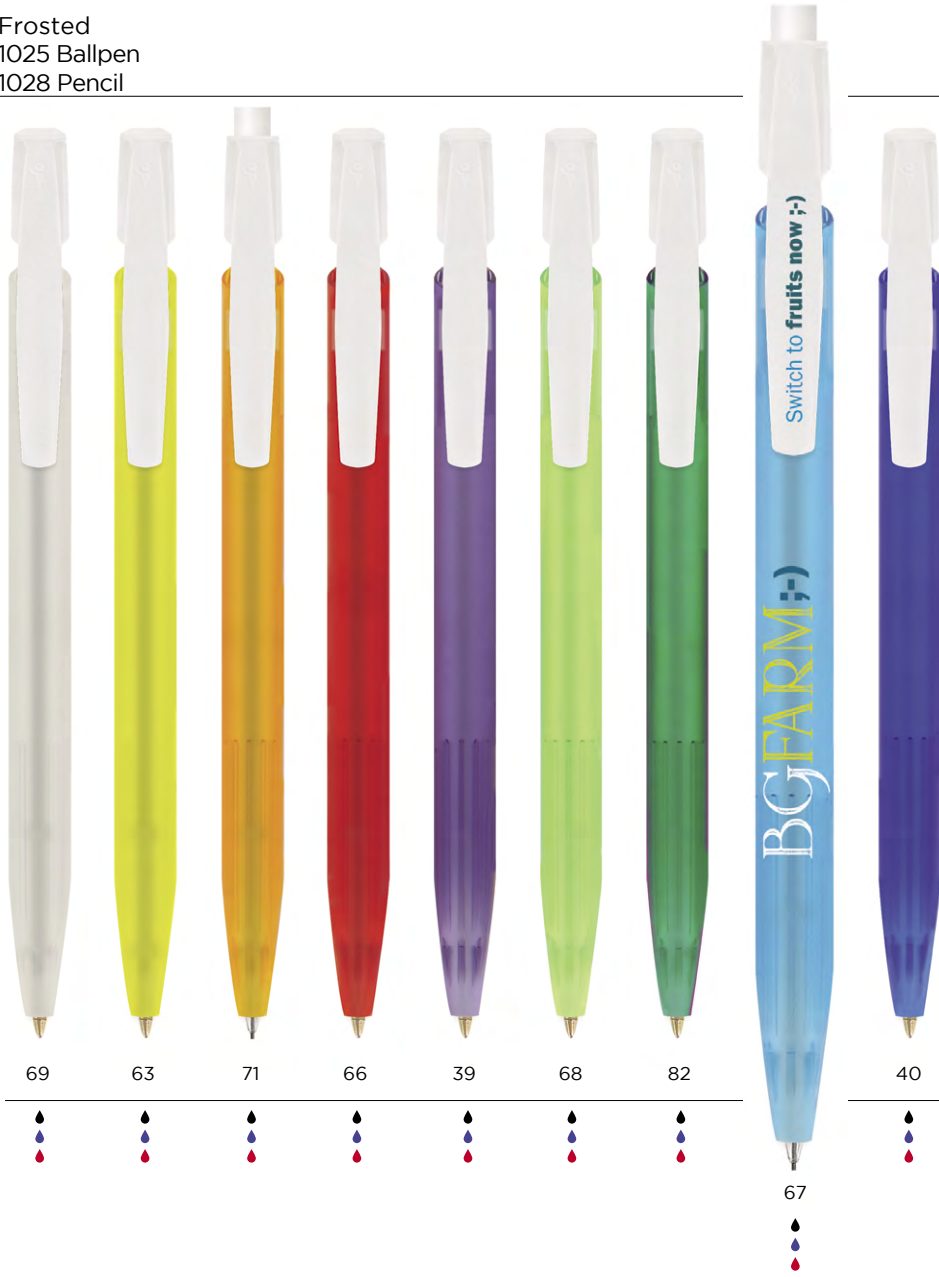

Frosted
1025 Ballpen
1028 Pencil