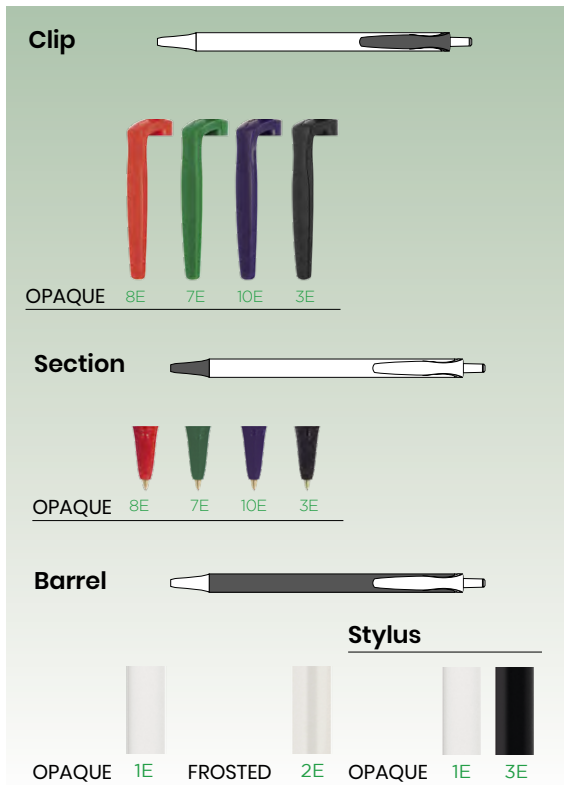

eColutions® Standard colours combination

Add the Möbius loop to your artwork at no additional charge. Please specify "Print the Möbius loop" on your order. (Möbius loop imprint defaults to left-hand hand corner.)