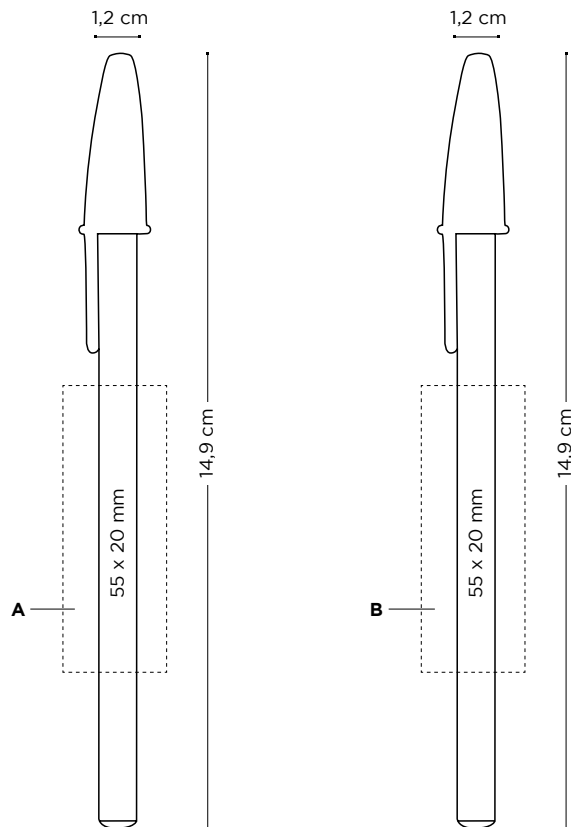

MOQ 500u.

Decoration:

BIC® STYLE

1610

A SP: max. 2 col.

BIC® STYLE CLEAR

1610

B SP: max. 1 col.

1610 Clear

	Price (PLN)			
BIC® STYLE/BIC® STYLE CLEAR	500-999	1000-2499	2500-4999	5000
1610				
SP	1,95	1,78	1,69	1,60

Additional imprint charge per colour & position

SP	0,58	0,58	0,58	0,53

Prices include 1 colour screenprint in one position.

Writing modes:

Ballpen

M

Printing techniques:

(SP)
SCREEN
PRINTING

Optional special packaging:

Plastic Pouch

+ INFO pag. 237

External packaging:

500 ± 3,5 Kg

www.bicgraphic.eu

27